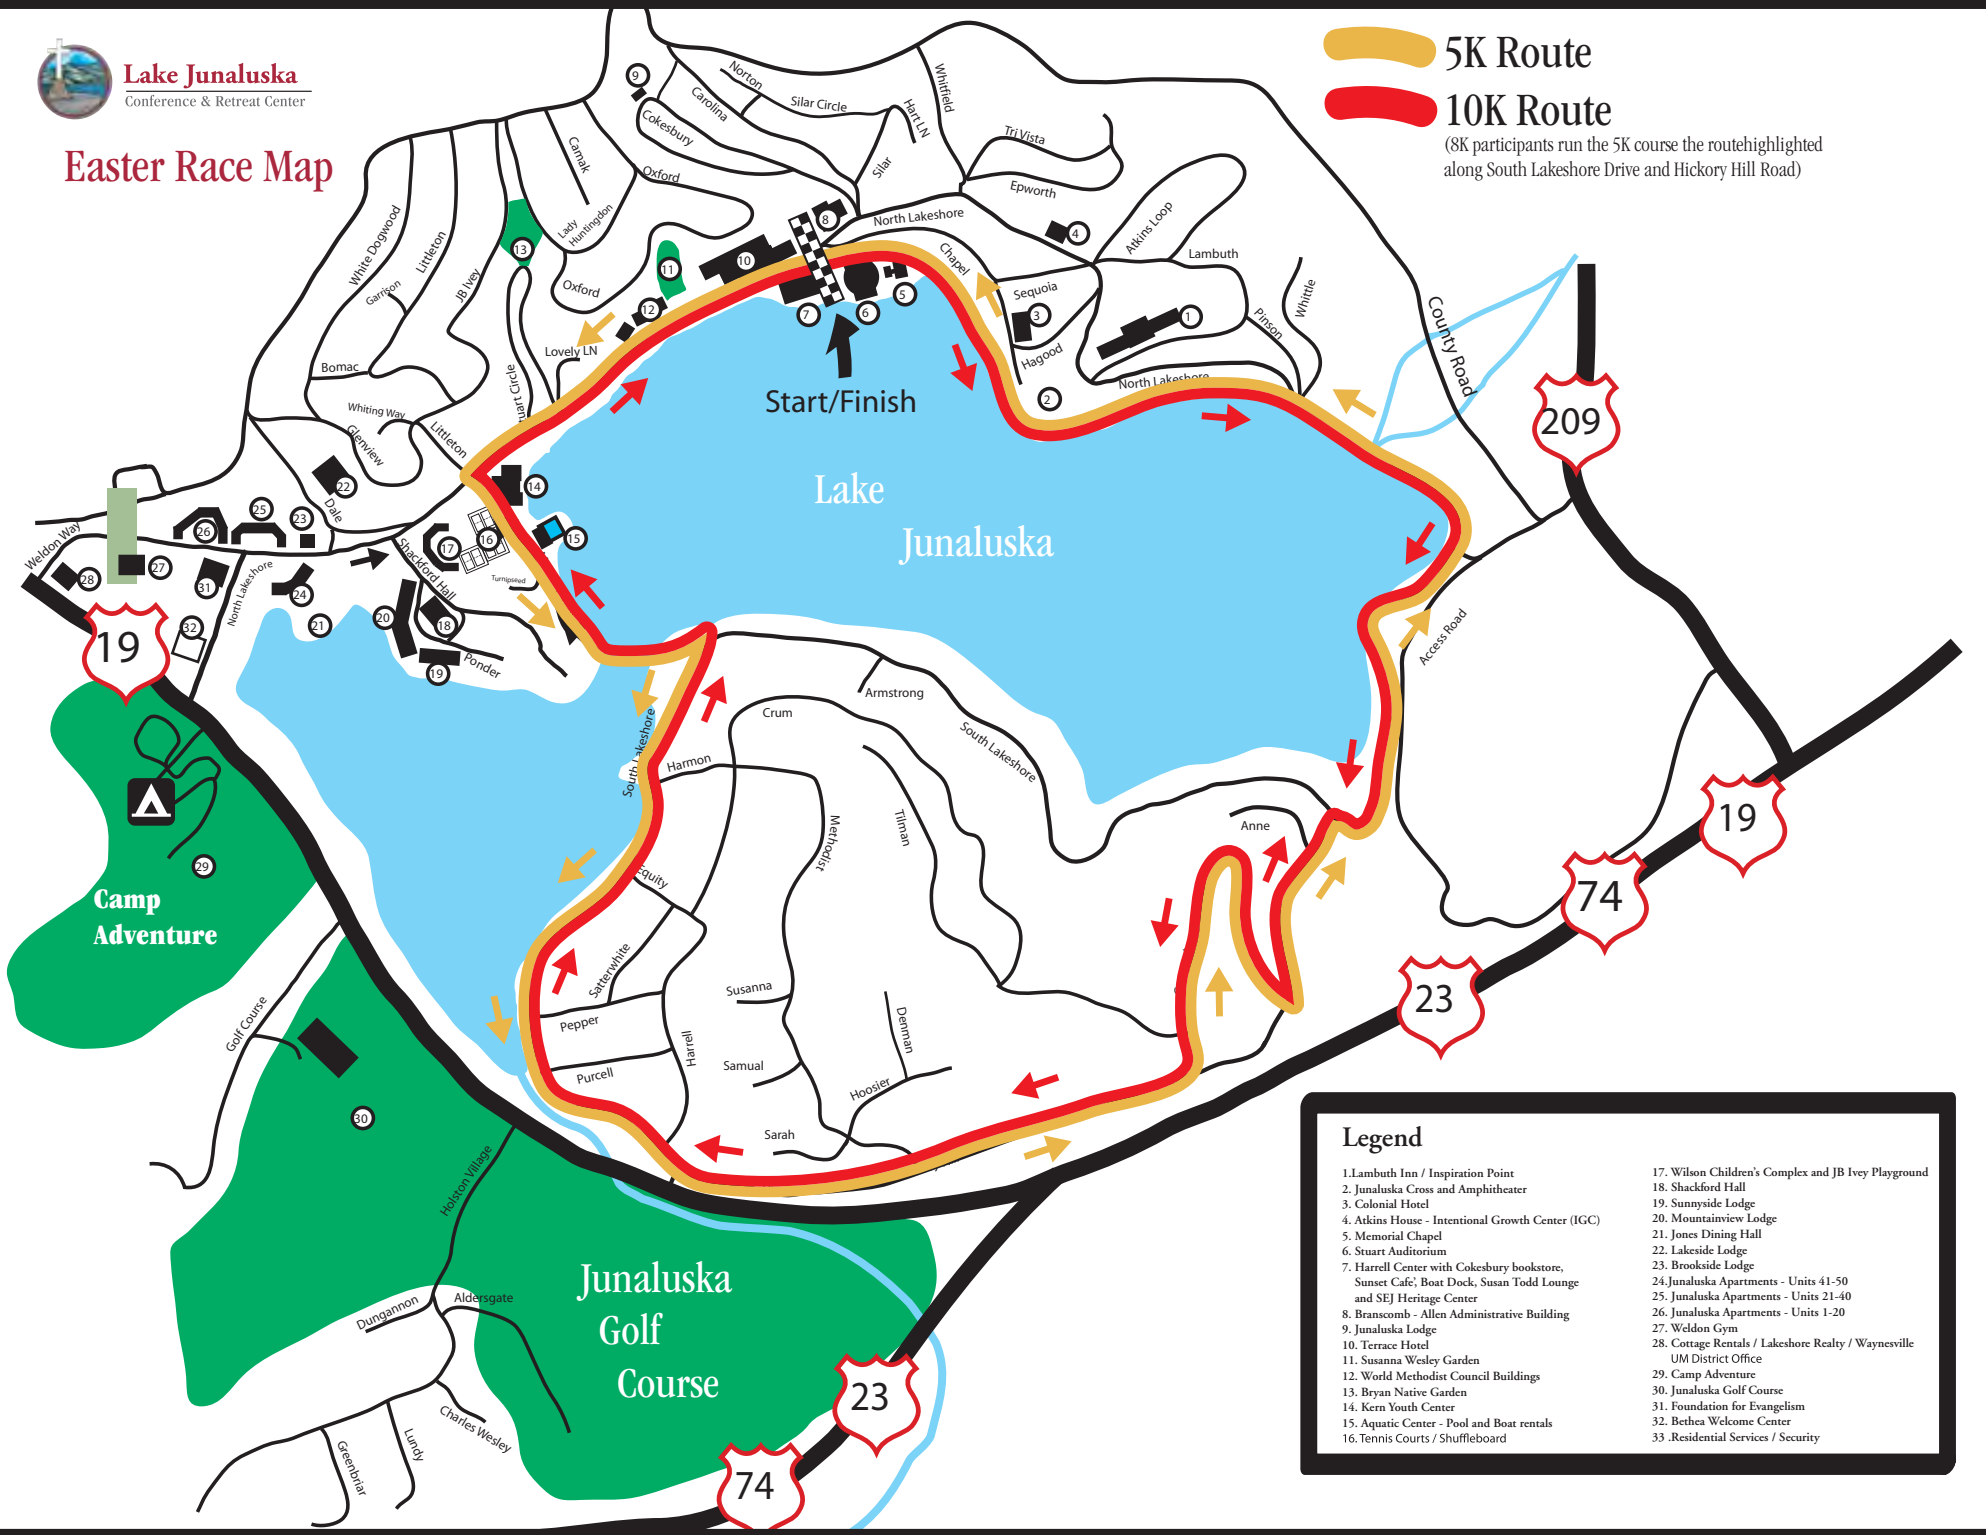

**Lake Junaluska**  
Conference & Retreat Center

# Easter Race Map

 5K Route

 10K Route

(8K participants run the 5K course the route highlighted along South Lakeshore Drive and Hickory Hill Road)

Legend	
1. Lambuth Inn / Inspiration Point	17. Wilson Children's Complex and JB Ivey Playground
2. Junaluska Cross and Amphitheater	18. Shackford Hall
3. Colonial Hotel	19. Sunnyside Lodge
4. Atkins House - Intentional Growth Center (IGC)	20. Mountainview Lodge
5. Memorial Chapel	21. Jones Dining Hall
6. Stuart Auditorium	22. Lakeside Lodge
7. Harrell Center with Cokesbury bookstore, Sunset Café, Boat Dock, Susan Todd Lounge and SEJ Heritage Center	23. Brookside Lodge
8. Branscomb - Allen Administrative Building	24. Junaluska Apartments - Units 41-50
9. Junaluska Lodge	25. Junaluska Apartments - Units 21-40
10. Terrace Hotel	26. Junaluska Apartments - Units 1-20
11. Susanna Wesley Garden	27. Weldon Gym
12. World Methodist Council Buildings	28. Cottage Rentals / Lakeshore Realty / Waynesville UM District Office
13. Bryan Native Garden	29. Camp Adventure
14. Kern Youth Center	30. Junaluska Golf Course
15. Aquatic Center - Pool and Boat rentals	31. Foundation for Evangelism
16. Tennis Courts / Shuffleboard	32. Bethea Welcome Center
	33. Residential Services / Security