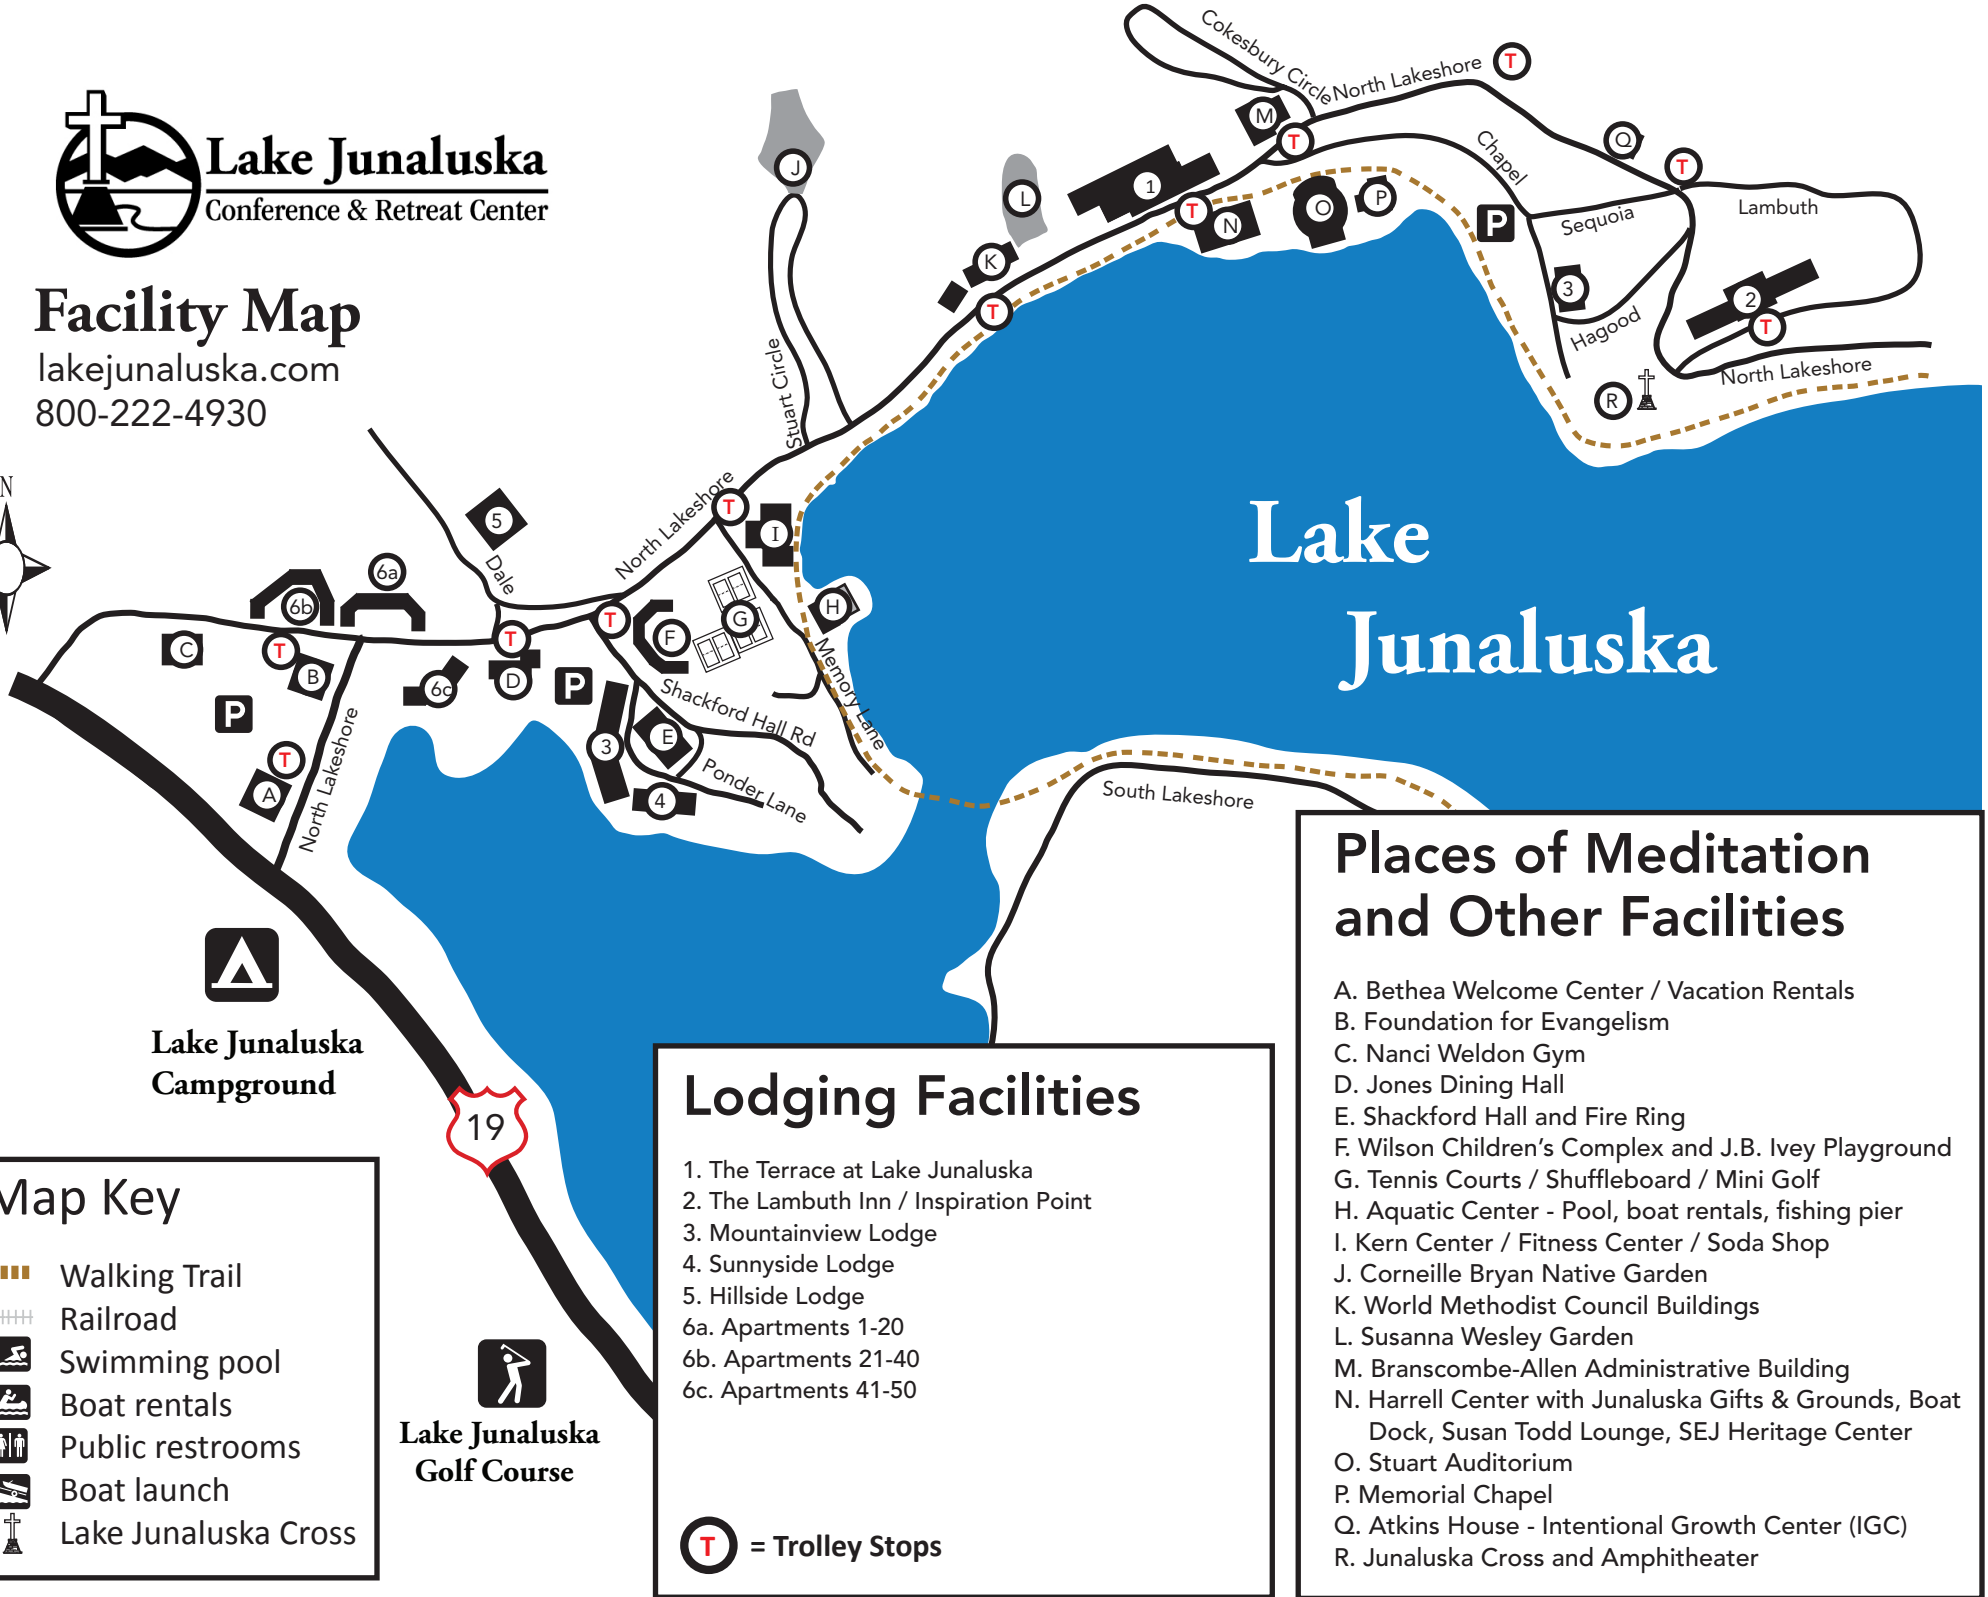

Lake Junaluska
Conference & Retreat Center

Facility Map

lakejunaluska.com
800-222-4930

Lake Junaluska
Campground

Lake Junaluska
Golf Course

Map Key

- Walking Trail
- Railroad
- Swimming pool
- Boat rentals
- Public restrooms
- Boat launch
- Lake Junaluska Cross

Lodging Facilities

1. The Terrace at Lake Junaluska
2. The Lambuth Inn / Inspiration Point
3. Mountainview Lodge
4. Sunnyside Lodge
5. Hillside Lodge
- 6a. Apartments 1-20
- 6b. Apartments 21-40
- 6c. Apartments 41-50

= Trolley Stops

Places of Meditation and Other Facilities

- A. Bethea Welcome Center / Vacation Rentals
- B. Foundation for Evangelism
- C. Nanci Weldon Gym
- D. Jones Dining Hall
- E. Shackford Hall and Fire Ring
- F. Wilson Children's Complex and J.B. Ivey Playground
- G. Tennis Courts / Shuffleboard / Mini Golf
- H. Aquatic Center - Pool, boat rentals, fishing pier
- I. Kern Center / Fitness Center / Soda Shop
- J. Corneille Bryan Native Garden
- K. World Methodist Council Buildings
- L. Susanna Wesley Garden
- M. Branscombe-Allen Administrative Building
- N. Harrell Center with Junaluska Gifts & Grounds, Boat Dock, Susan Todd Lounge, SEJ Heritage Center
- O. Stuart Auditorium
- P. Memorial Chapel
- Q. Atkins House - Intentional Growth Center (IGC)
- R. Junaluska Cross and Amphitheater