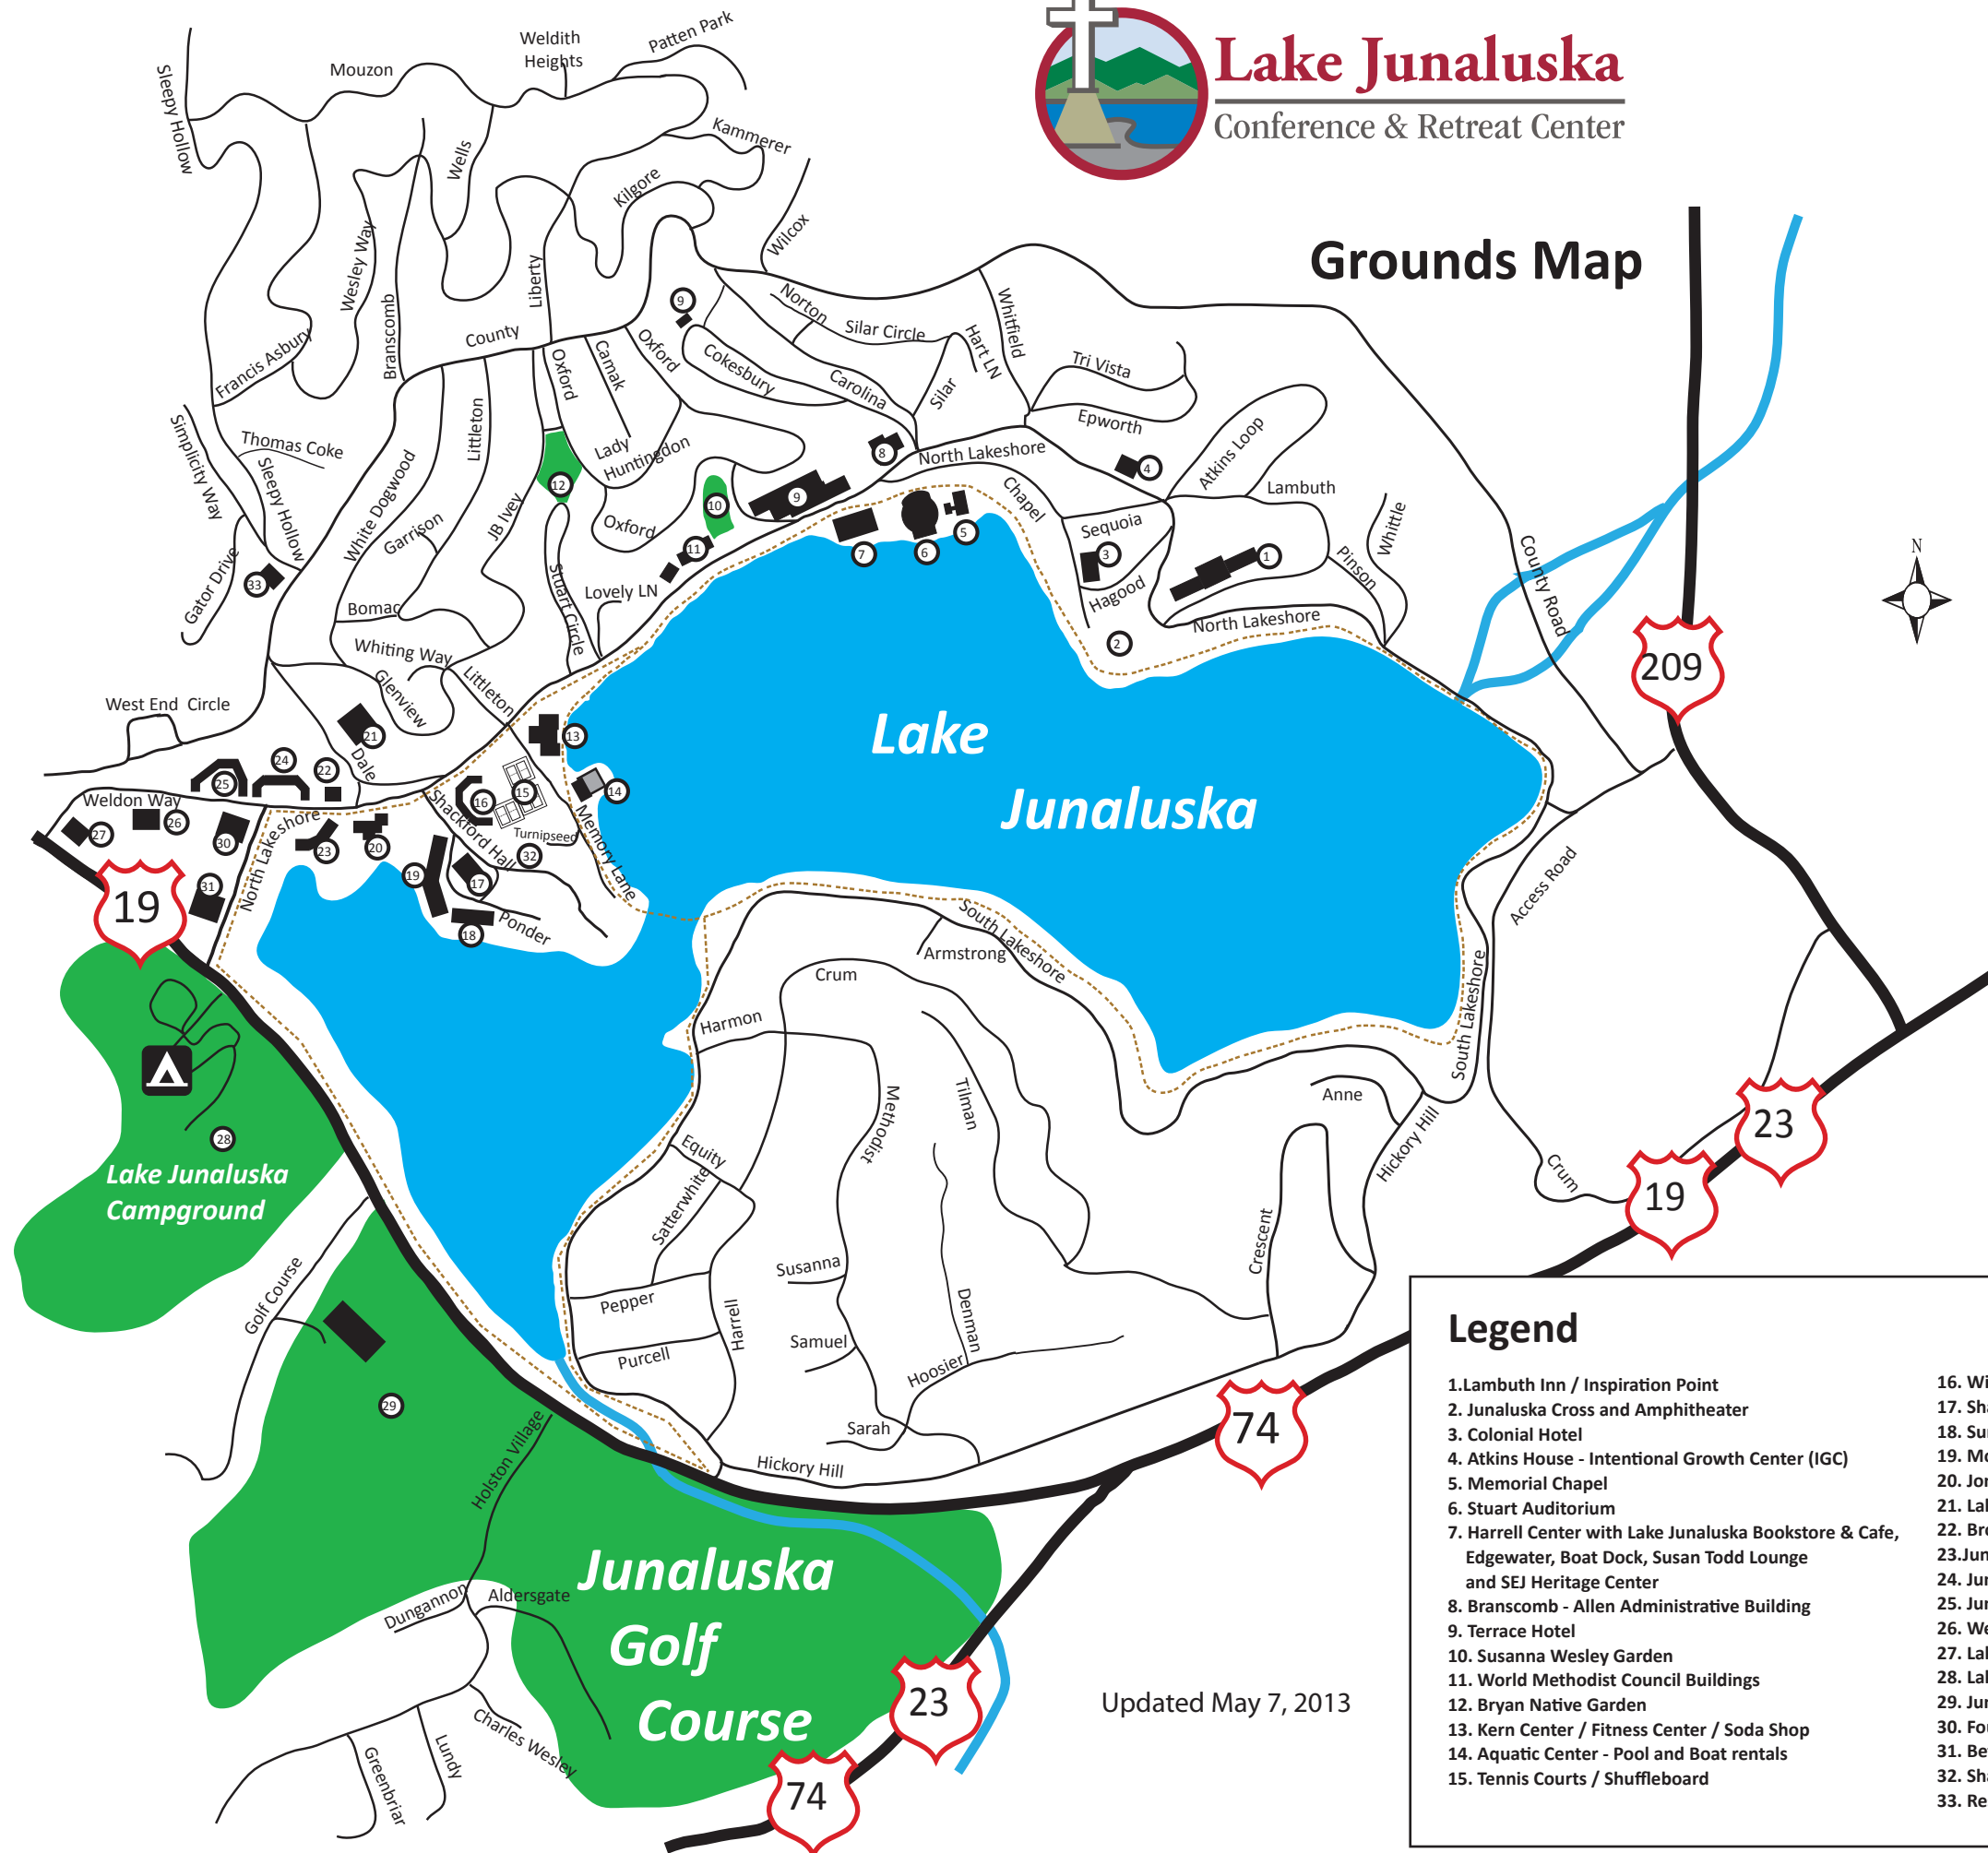

Lake Junaluska

Conference & Retreat Center

Grounds Map

Legend

1. Lambuth Inn / Inspiration Point	16. Wilson Children's Complex and JB Ivey Playground
2. Junaluska Cross and Amphitheater	17. Shackford Hall
3. Colonial Hotel	18. Sunnyside Lodge
4. Atkins House - Intentional Growth Center (IGC)	19. Mountainview Lodge
5. Memorial Chapel	20. Jones Dining Hall
6. Stuart Auditorium	21. Lakeside Lodge
7. Harrell Center with Lake Junaluska Bookstore & Cafe, Edgewater, Boat Dock, Susan Todd Lounge and SEJ Heritage Center	22. Brookside Lodge
8. Branscomb - Allen Administrative Building	23. Junaluska Apartments - Units 41-50
9. Terrace Hotel	24. Junaluska Apartments - Units 21-40
10. Susanna Wesley Garden	25. Junaluska Apartments - Units 1-20
11. World Methodist Council Buildings	26. Weldon Gym
12. Bryan Native Garden	27. Lakeshore Realty
13. Kern Center / Fitness Center / Soda Shop	28. Lake Junaluska Campground
14. Aquatic Center - Pool and Boat rentals	29. Junaluska Golf Course
15. Tennis Courts / Shuffleboard	30. Foundation for Evangelism
	31. Bethea Welcome Center / Cottage Rentals
	32. Shackford Fire Ring
	33. Residential Services / Security

Updated May 7, 2013